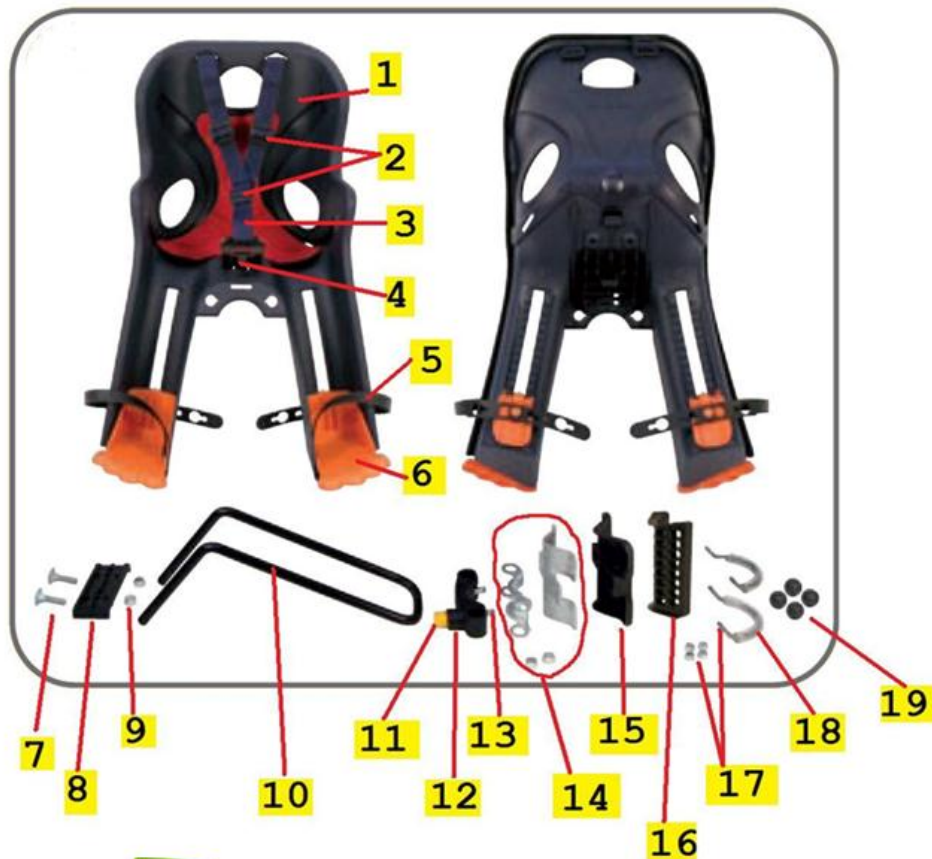

MATERIALS

1	Polypropylene
2	Polyamide
3	Polypropylene
4	Polyoxymethylene
5	Polyethylene
6	Polypropylene
7	Steel
8	Polyamide
9	Steel
10	Steel
11	Polypropylene
12	Polyamide
13	Steel
14	Steel
15	Polyamide
16	Polypropylene
17	Steel
18	Polypropylene